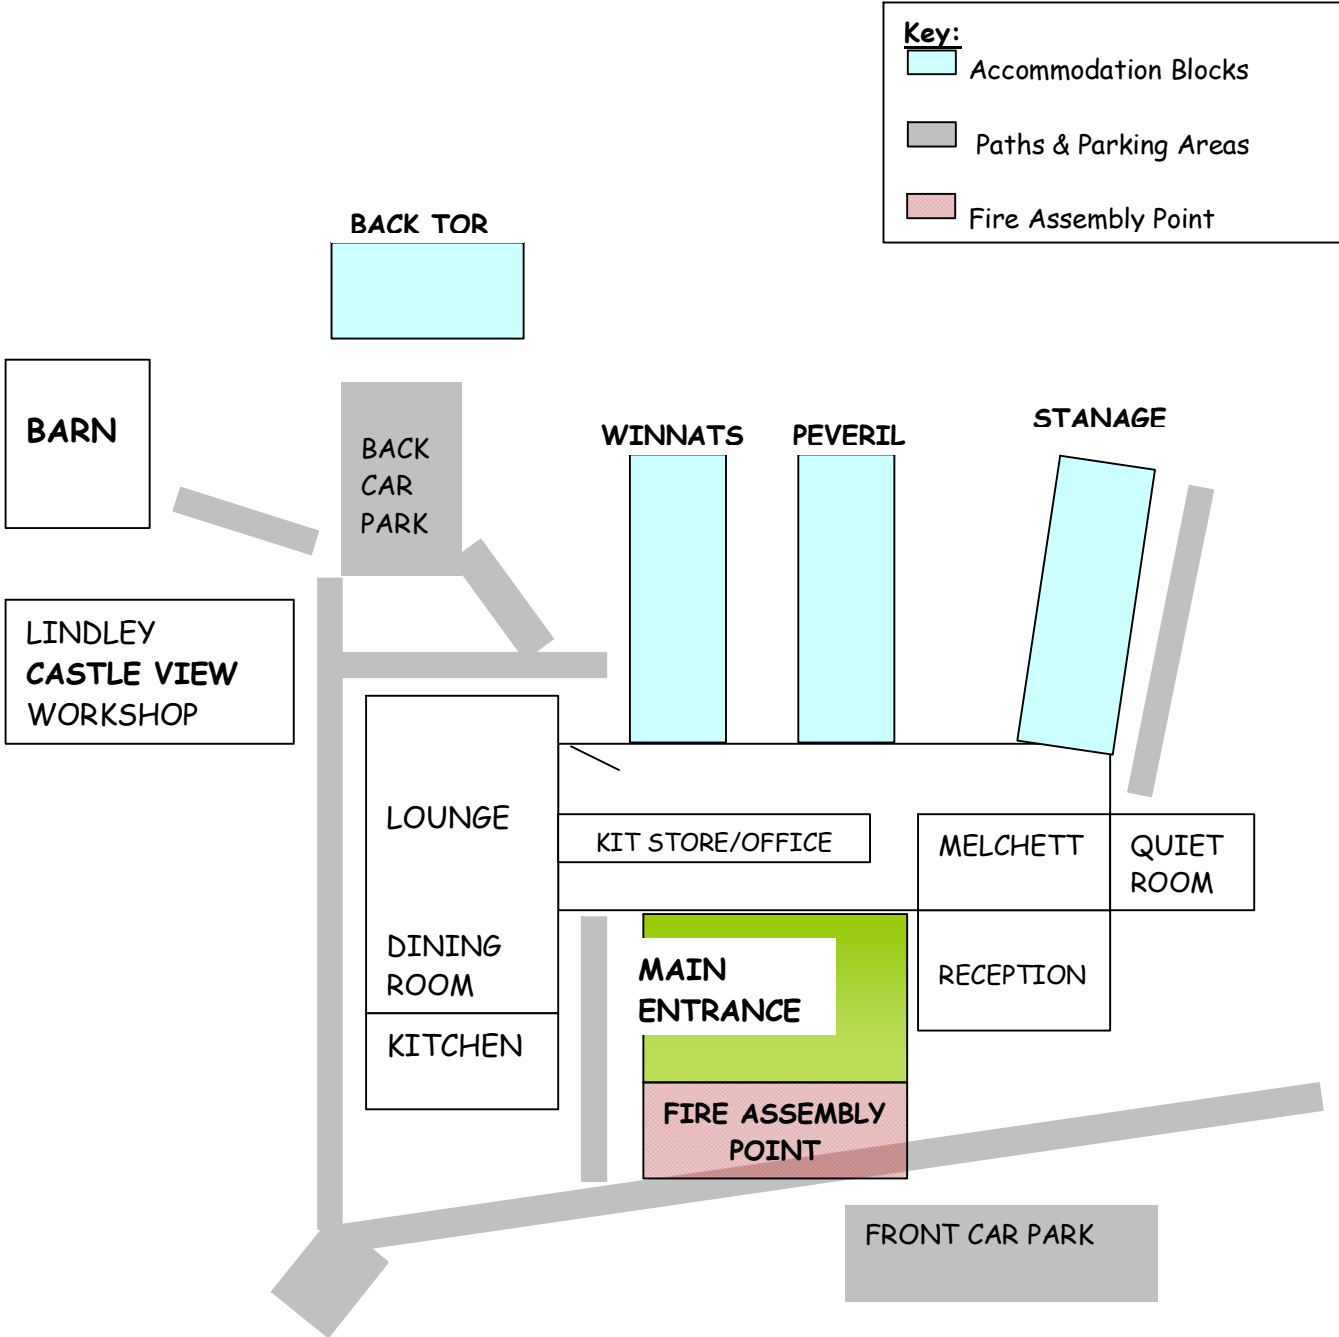

Hollowford Centre Site Map

Please use this Site Map to identify where the Duty Person will be resident for each night of your stay.

Thank you.

Hollowford Centre

WINNATS (Beds 24 max 27)

PEVERIL (Beds 35 max 37)

STANAGE (Beds 35 Max 38)

Hollowford Centre

Back Tor

1st Floor

Ground Floor

Not to Scale