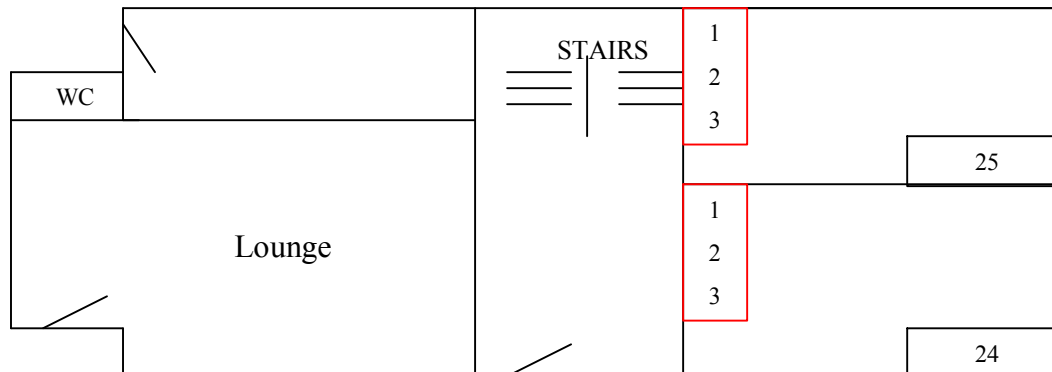

STANAGE (Beds 35 Max 38)

Hollowford Centre

Back Tor

1st Floor

Ground Floor

Not to Scale