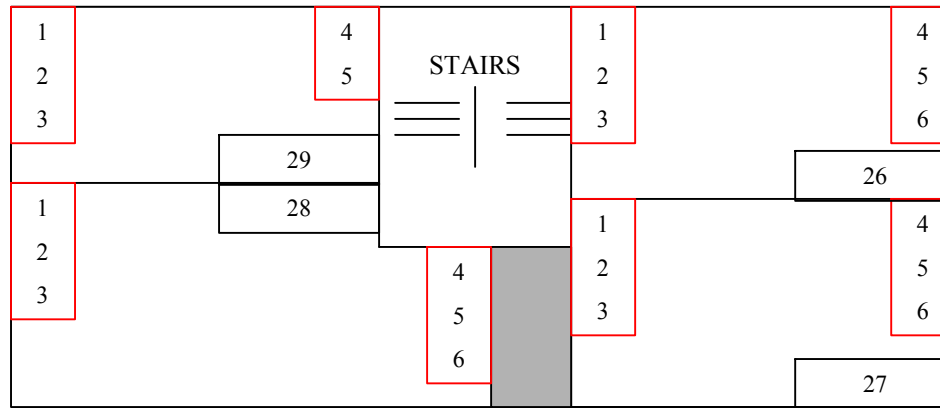

Hollowford Centre Site Map

Please use this Site Map to identify where the Duty Person will be resident for each night of your stay.

Thank you.

Hollowford Centre

WINNATS (Beds 24 max 27)

PEVERIL (Beds 35 max 37)

STANAGE (Beds 35 Max 38)

Hollowford Centre

Back Tor

1st Floor

Ground Floor

Not to Scale