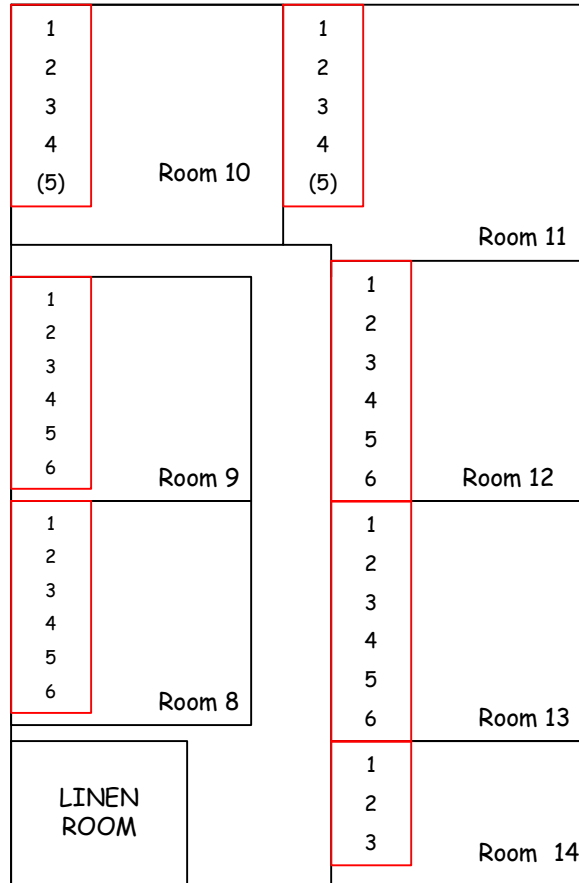

Hollowford Centre Site Map

Please use this Site Map to identify where the Duty Person will be resident for each night of your stay.

Thank you.

Hollowford Centre

WINNATS (Beds 24 max 27)

PEVERIL (Beds 35 max 37)

STANAGE (Beds 35 Max 38)

Hollowford Centre

Back Tor

1st Floor

Ground Floor

Not to Scale