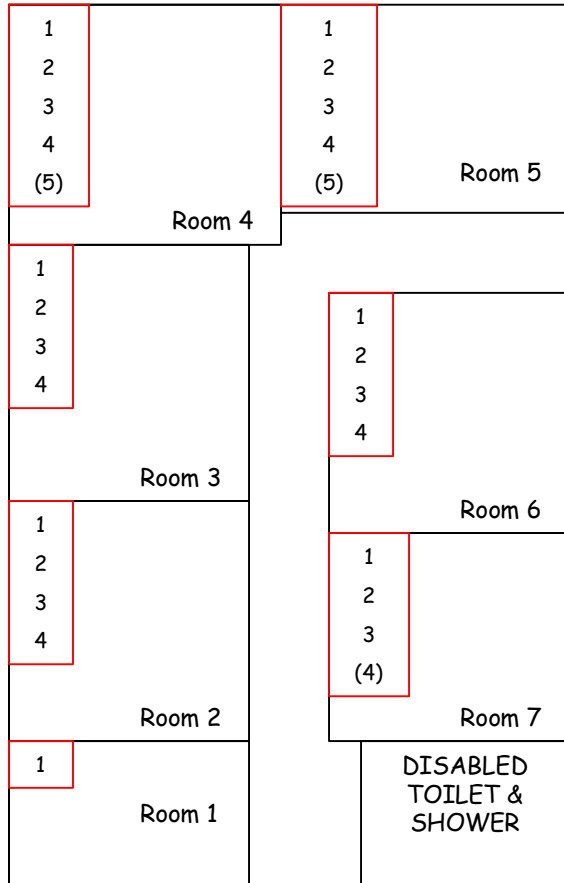

Hollowford Centre Site Map

Please use this Site Map to identify where the Duty Person will be resident for each night of your stay.

Thank you.

Hollowford Centre

WINNATS (Beds 24 max 27)

PEVERIL (Beds 35 max 37)

STANAGE (Beds 35 Max 38)

Hollowford Centre

Back Tor

1st Floor

Ground Floor

Not to Scale