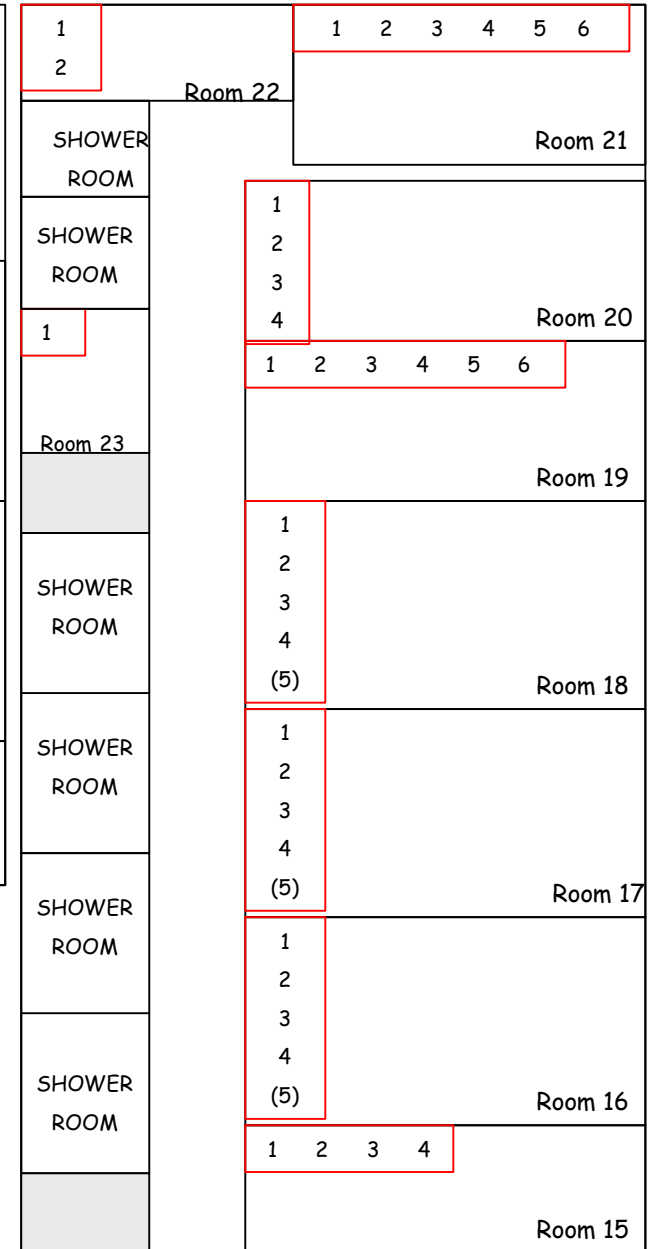

Hollowford Centre Site Map

Please use this Site Map to identify where the Duty Person will be resident for each night of your stay.

Thank you.

Hollowford Centre

WINNATS (Beds 24 max 27)

PEVERIL (Beds 35 max 37)

STANAGE (Beds 35 Max 38)

Hollowford Centre

Back Tor

1st Floor

Ground Floor

Not to Scale